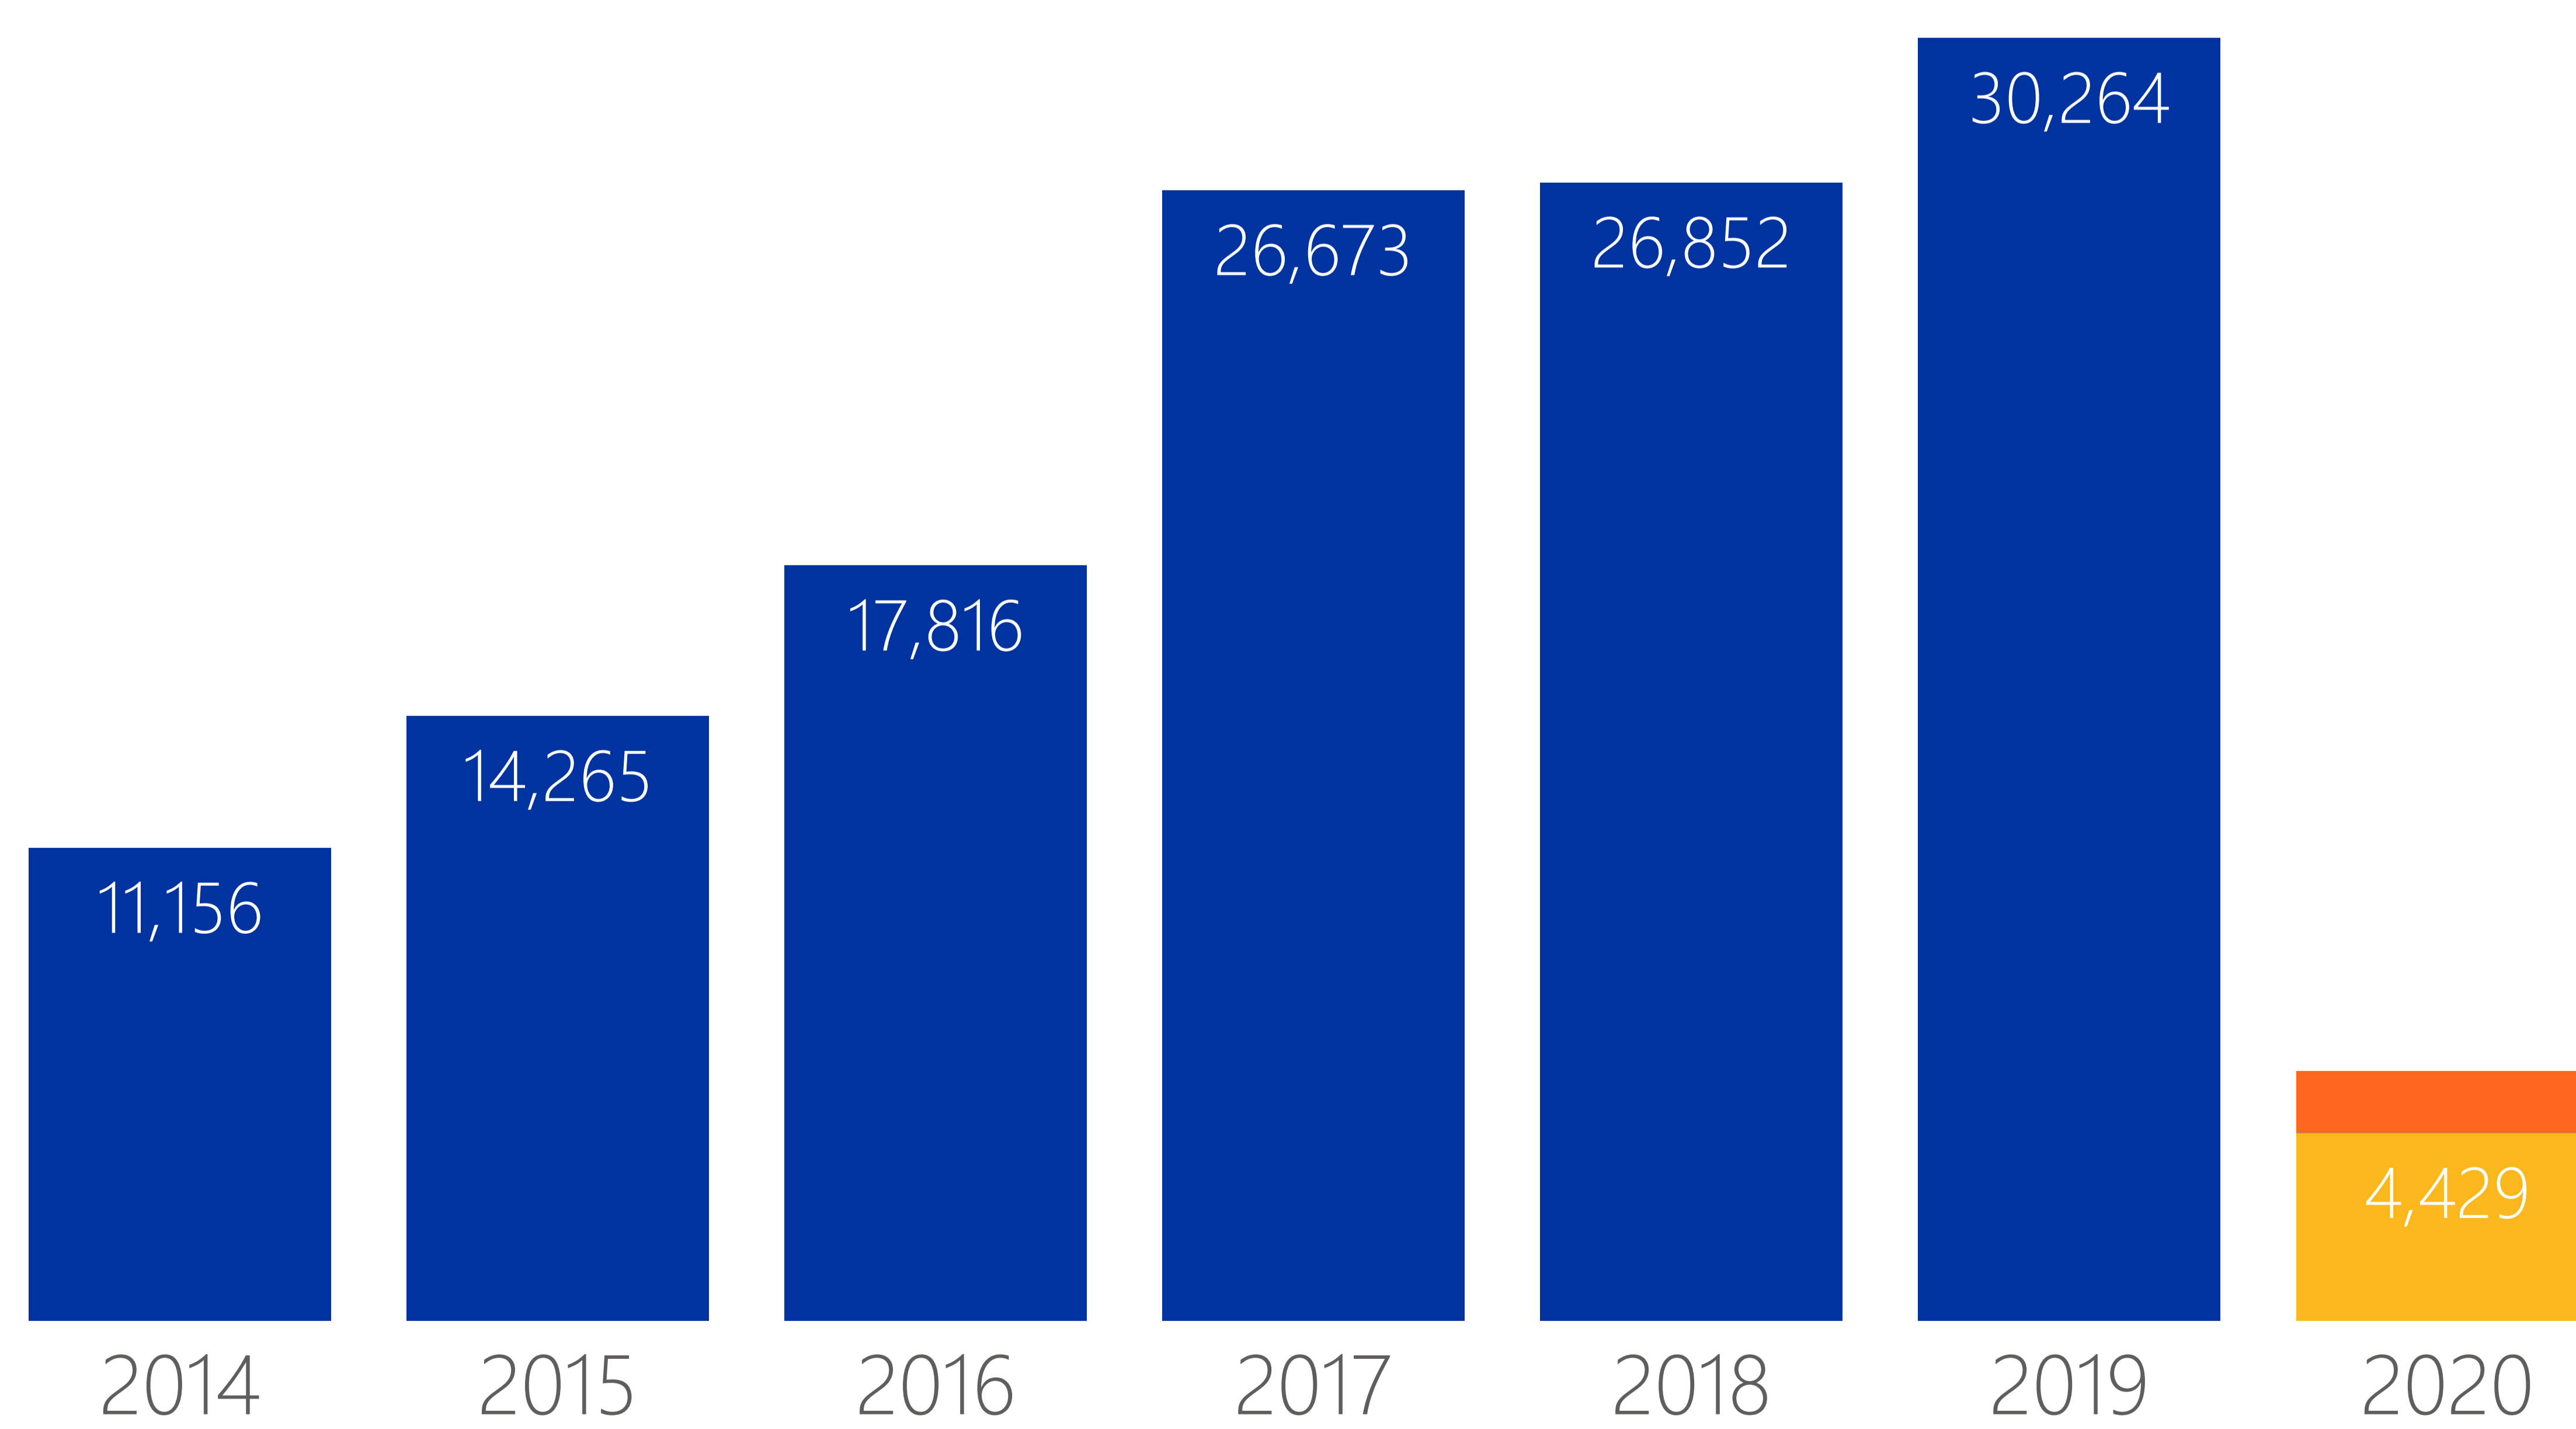

YEAR

2020

QUARTER

3

Quarterly Resettlement and Humanitarian Admission Statistics for the European Economic Area Jul - Sep 2020 (Quarter 3)*

1,453
beneficiaries resettled to countries in the EEA during the reporting period

Nationality

Country of Departure**

Country of Resettlement

* All data presented in the report is preliminary. Data extracted from MiMOSA on 08 October 2020.

** Country of departure in this report refers to either countries of first asylum of beneficiaries assisted within this reporting period, or countries with an established Emergency Transit Mechanism/Centre where their cases had been processed after arrival from the country of first asylum.

QUARTER

3

Nationalities of Beneficiaries Assisted with Resettlement or Humanitarian Admission

Jul - Sep 2020

Countries of Departure of Beneficiaries Assisted with Resettlement or Humanitarian Admission

Jul - Sep 2020

EEA Resettlement and HAP Assistance over Time

● Q1 ● Q2 ● Q3 ● Q4

Sex and Age Breakdown

Jul - Sep 2020

* All data presented in the report is preliminary. Data extracted from MiMOSA on 08 October 2020.

** Country of departure in this report refers to either countries of first asylum of beneficiaries assisted within this reporting period, or countries with an established Emergency Transit Mechanism/Centre where their cases had been processed after arrival from the country of first asylum.