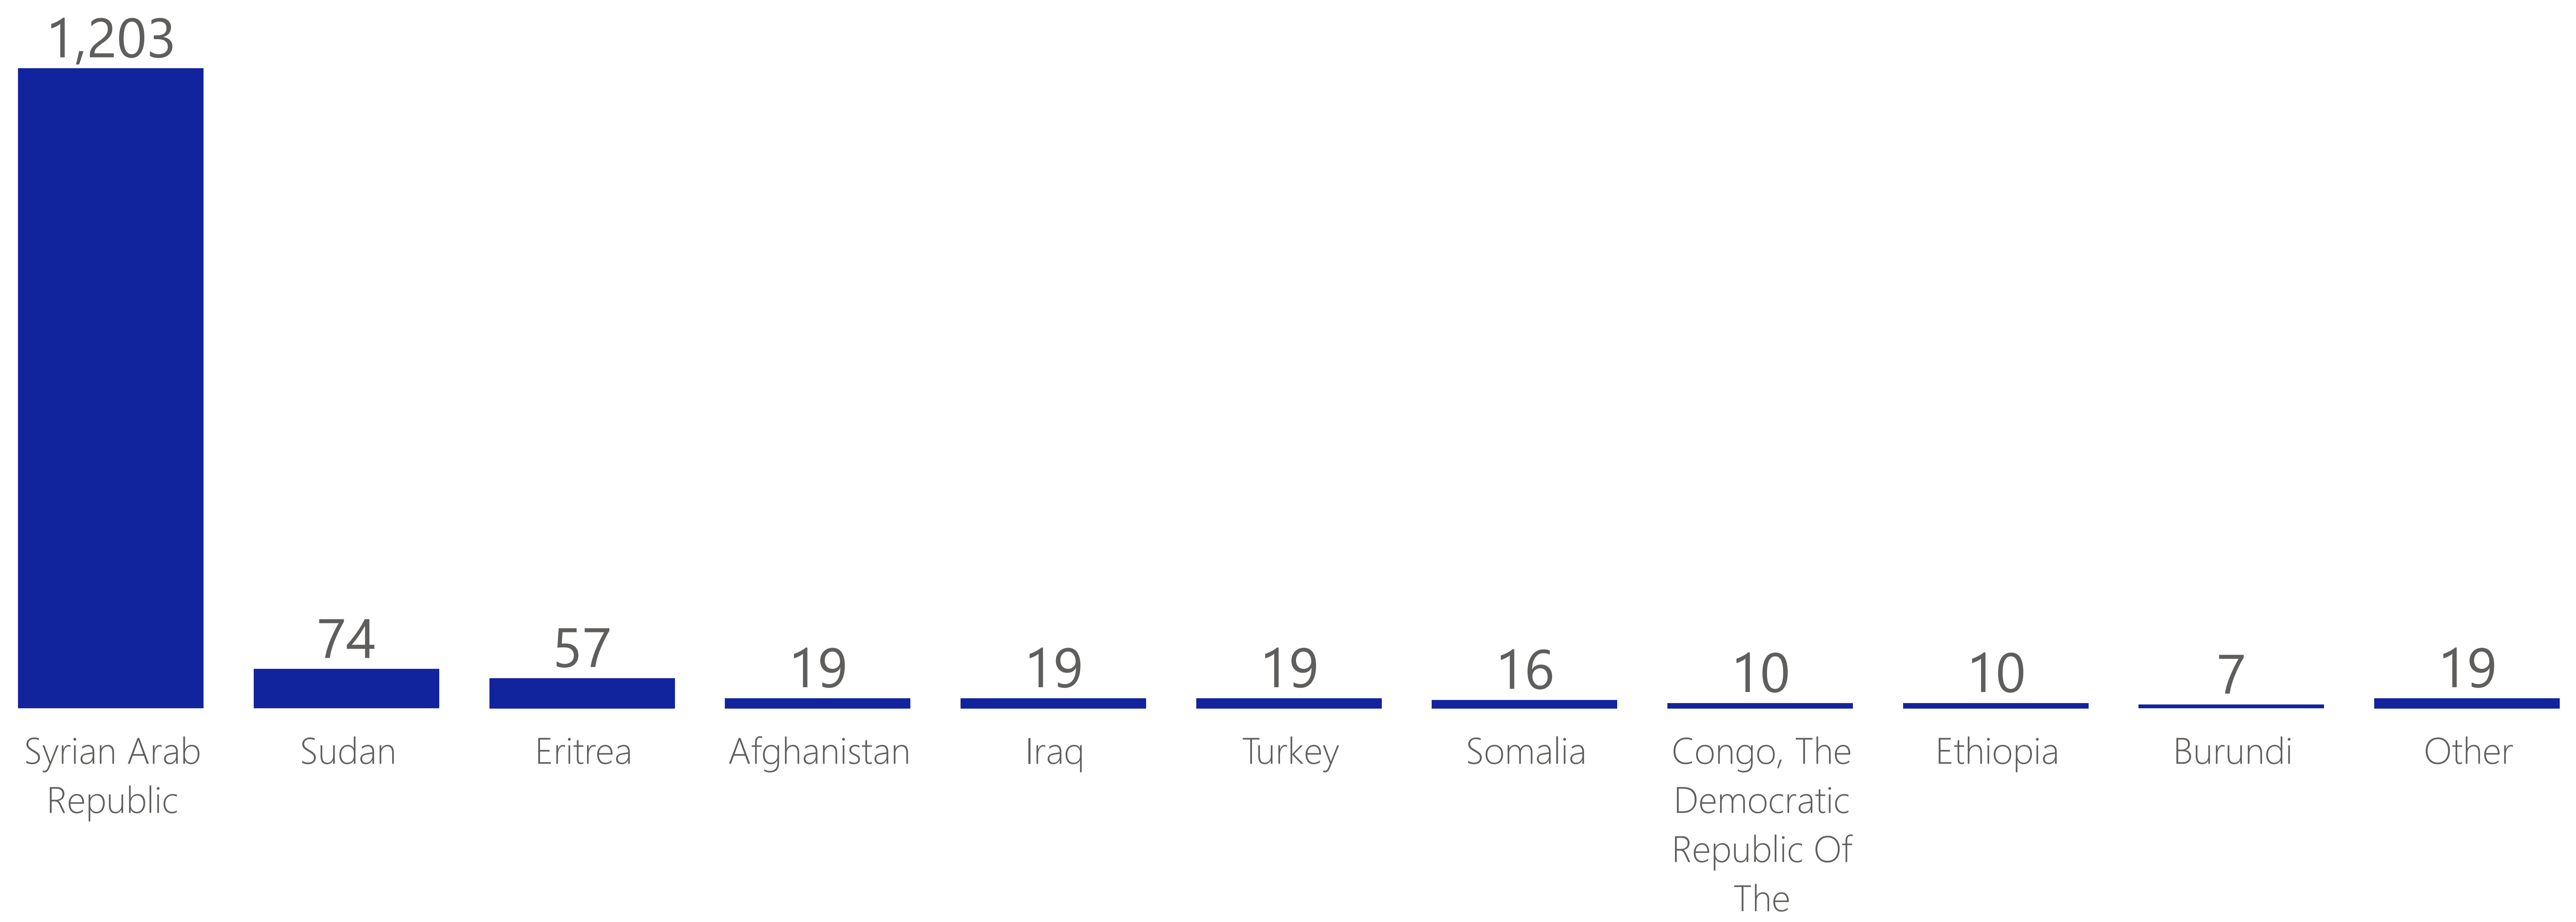

YEAR

2020

QUARTER

3

Nationalities of Beneficiaries Assisted with Resettlement or Humanitarian Admission

Jul - Sep 2020

Countries of Departure of Beneficiaries Assisted with Resettlement or Humanitarian Admission

Jul - Sep 2020