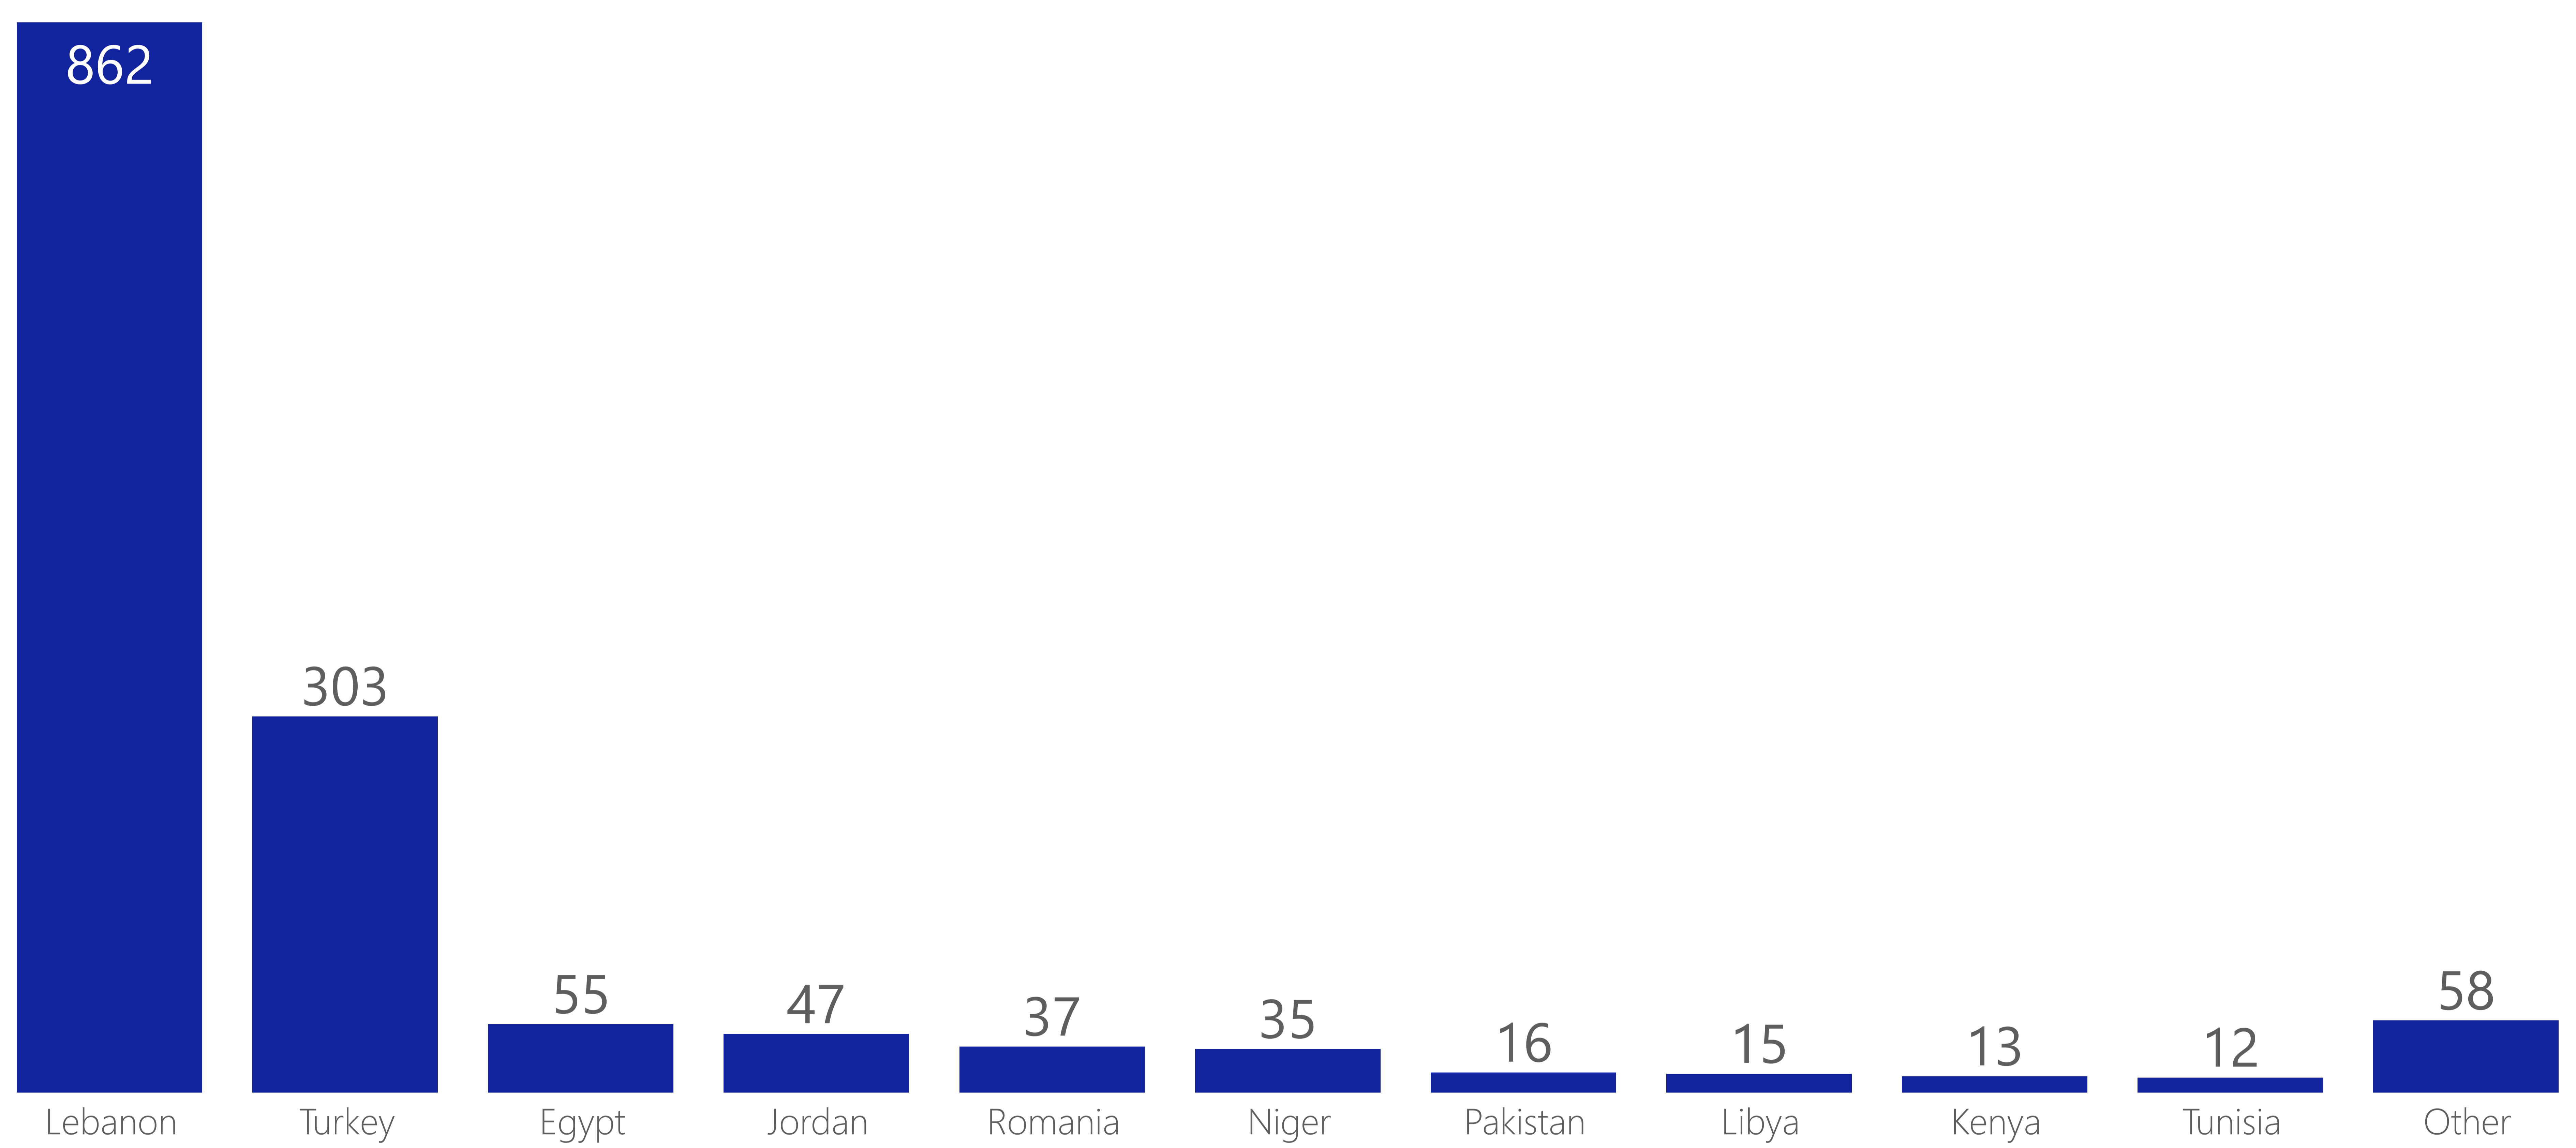

YEAR

2020

QUARTER

3

Quarterly Resettlement and Humanitarian Admission Statistics for the European Economic Area Jul - Sep 2020 (Quarter 3)*

1,453
beneficiaries resettled to countries in the EEA during the reporting period

Nationality

Country of Departure**

Country of Resettlement

* All data presented in the report is preliminary. Data extracted from MiMOSA on 08 October 2020.

** Country of departure in this report refers to either countries of first asylum of beneficiaries assisted within this reporting period, or countries with an established Emergency Transit Mechanism/Centre where their cases had been processed after arrival from the country of first asylum.

QUARTER

3

Nationalities of Beneficiaries Assisted with Resettlement or Humanitarian Admission

Jul - Sep 2020

Countries of Departure of Beneficiaries Assisted with Resettlement or Humanitarian Admission

Jul - Sep 2020