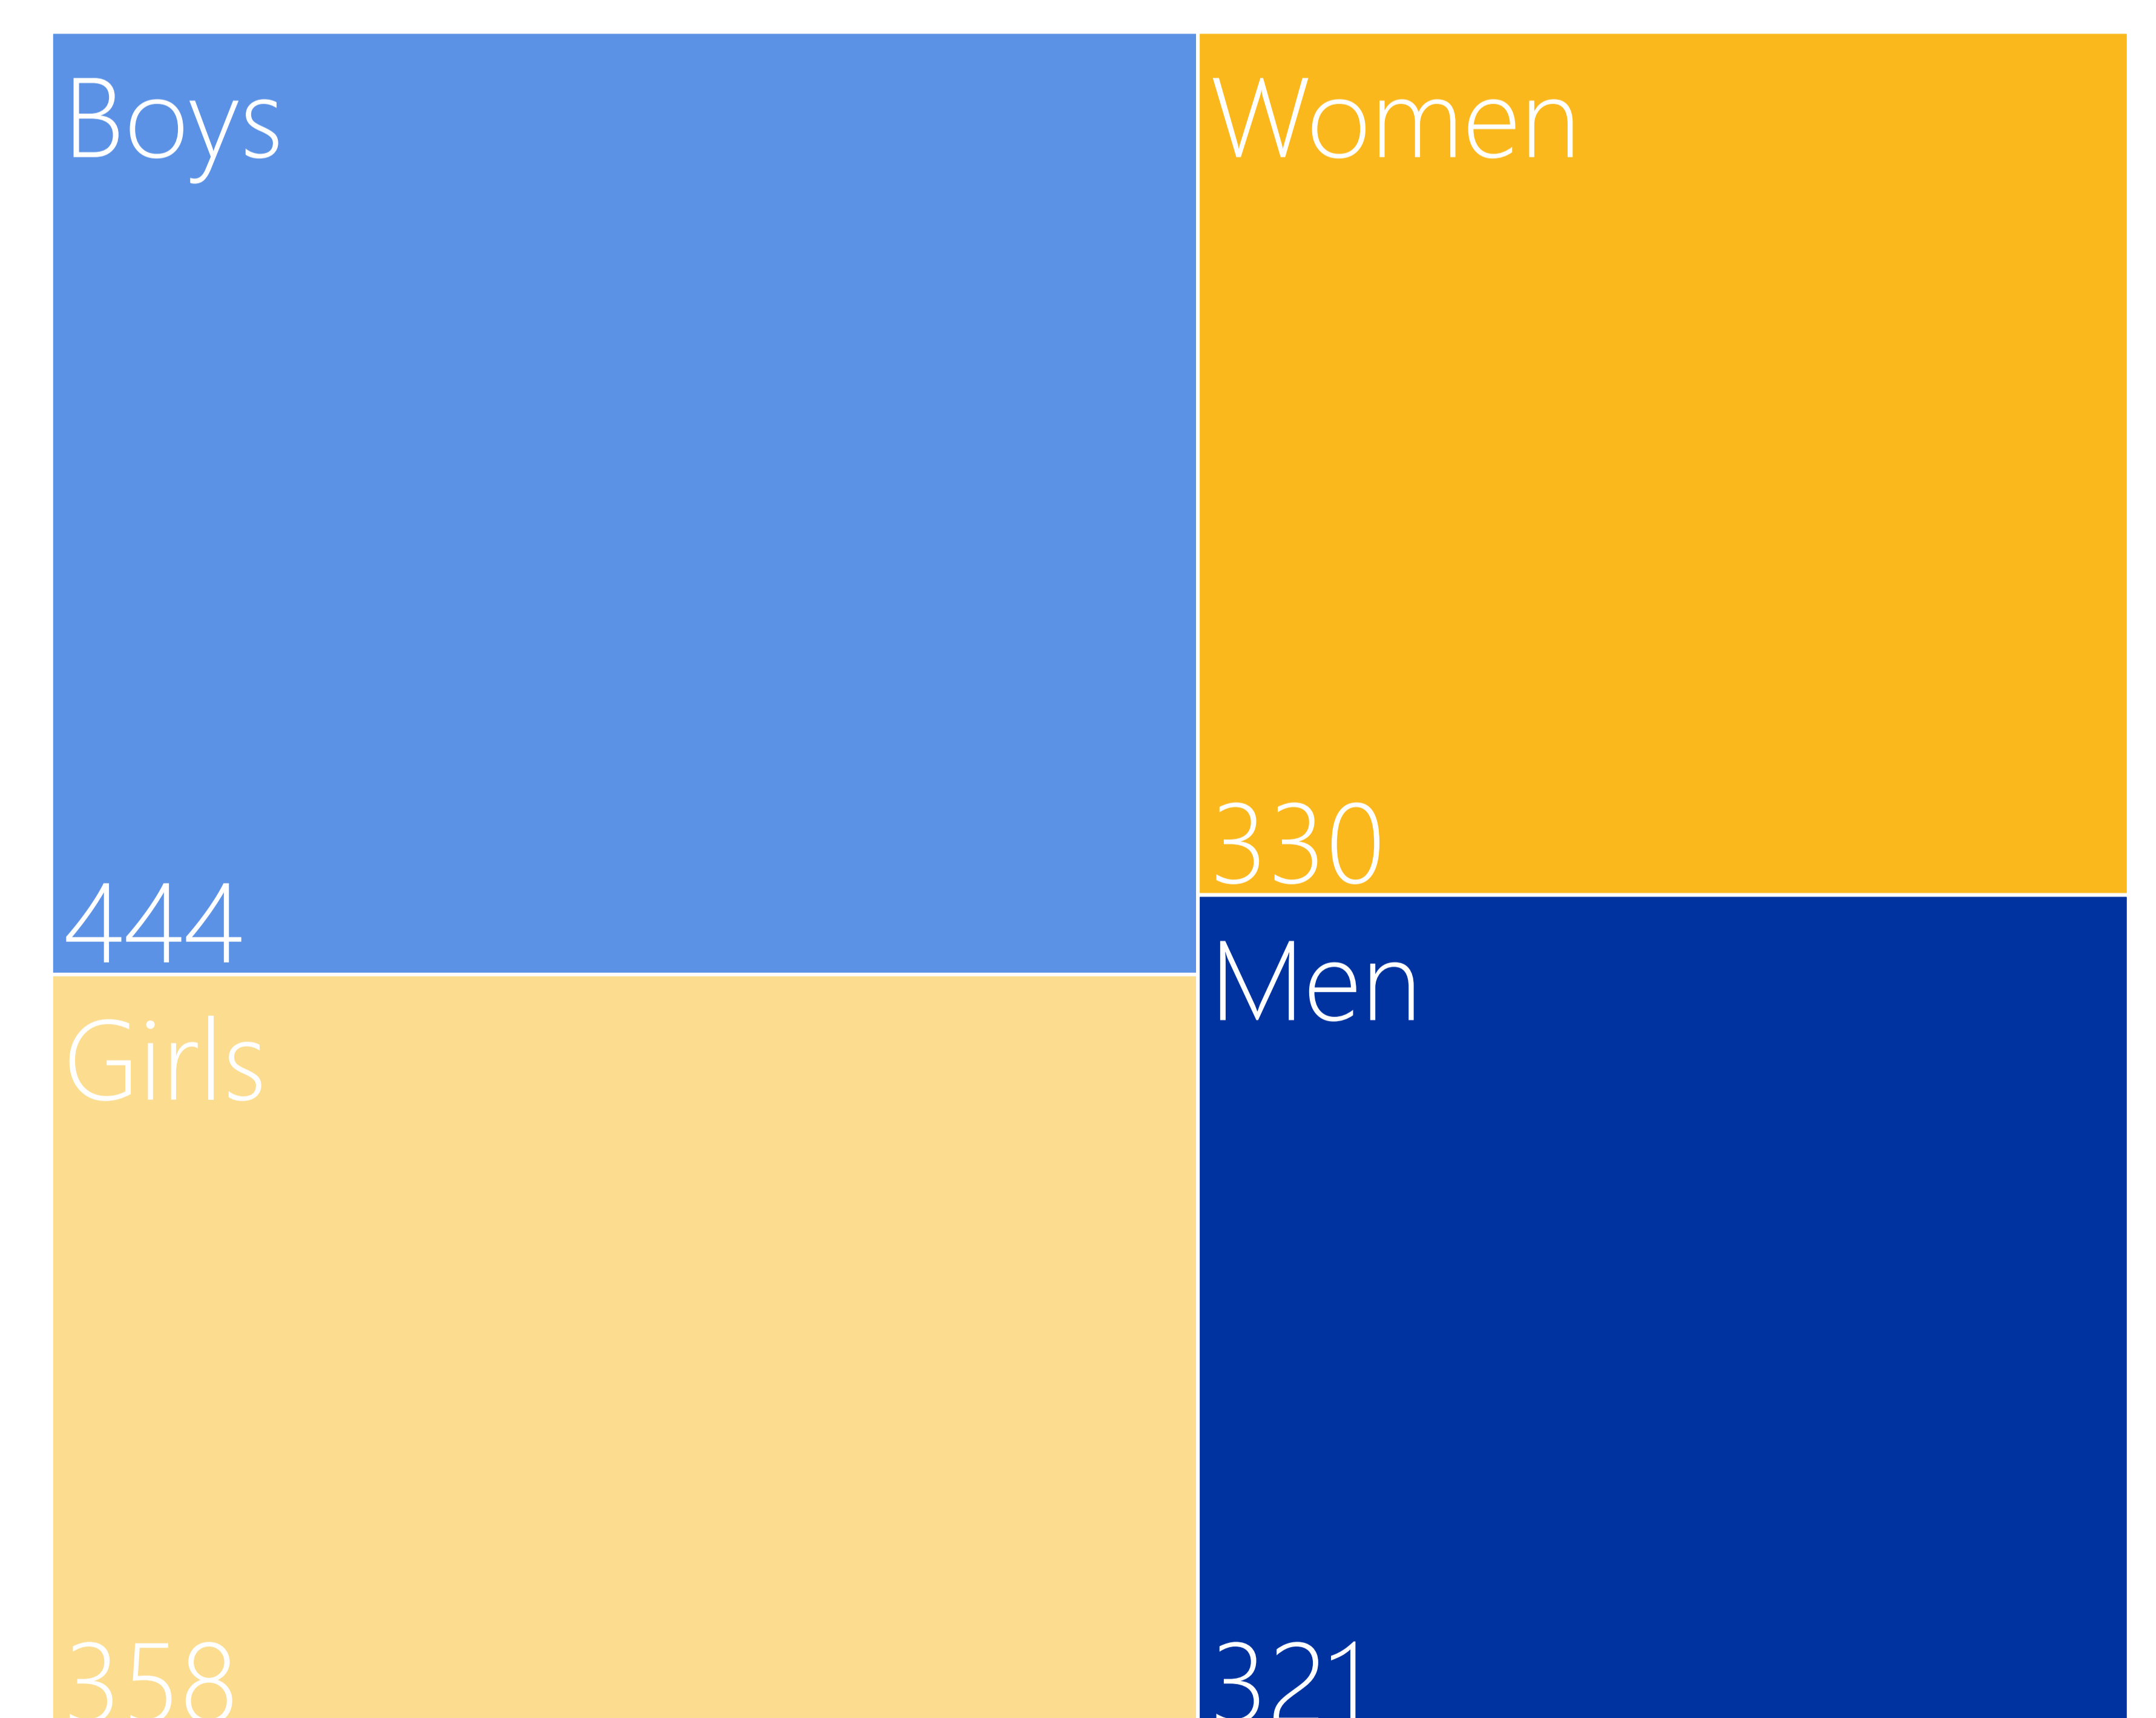

Sex and Age Breakdown

Jul - Sep 2020

* All data presented in the report is preliminary. Data extracted from MiMOSA on 08 October 2020.

** Country of departure in this report refers to either countries of first asylum of beneficiaries assisted within this reporting period, or countries with an established Emergency Transit Mechanism/Centre where their cases had been processed after arrival from the country of first asylum.

For more information, reach out to RO Brussels Relocation and Resettlement at ROBrusselsResettlement@iom.int.

Read more about resettlement activities in the EEA region at eea.iom.int/resettlement.