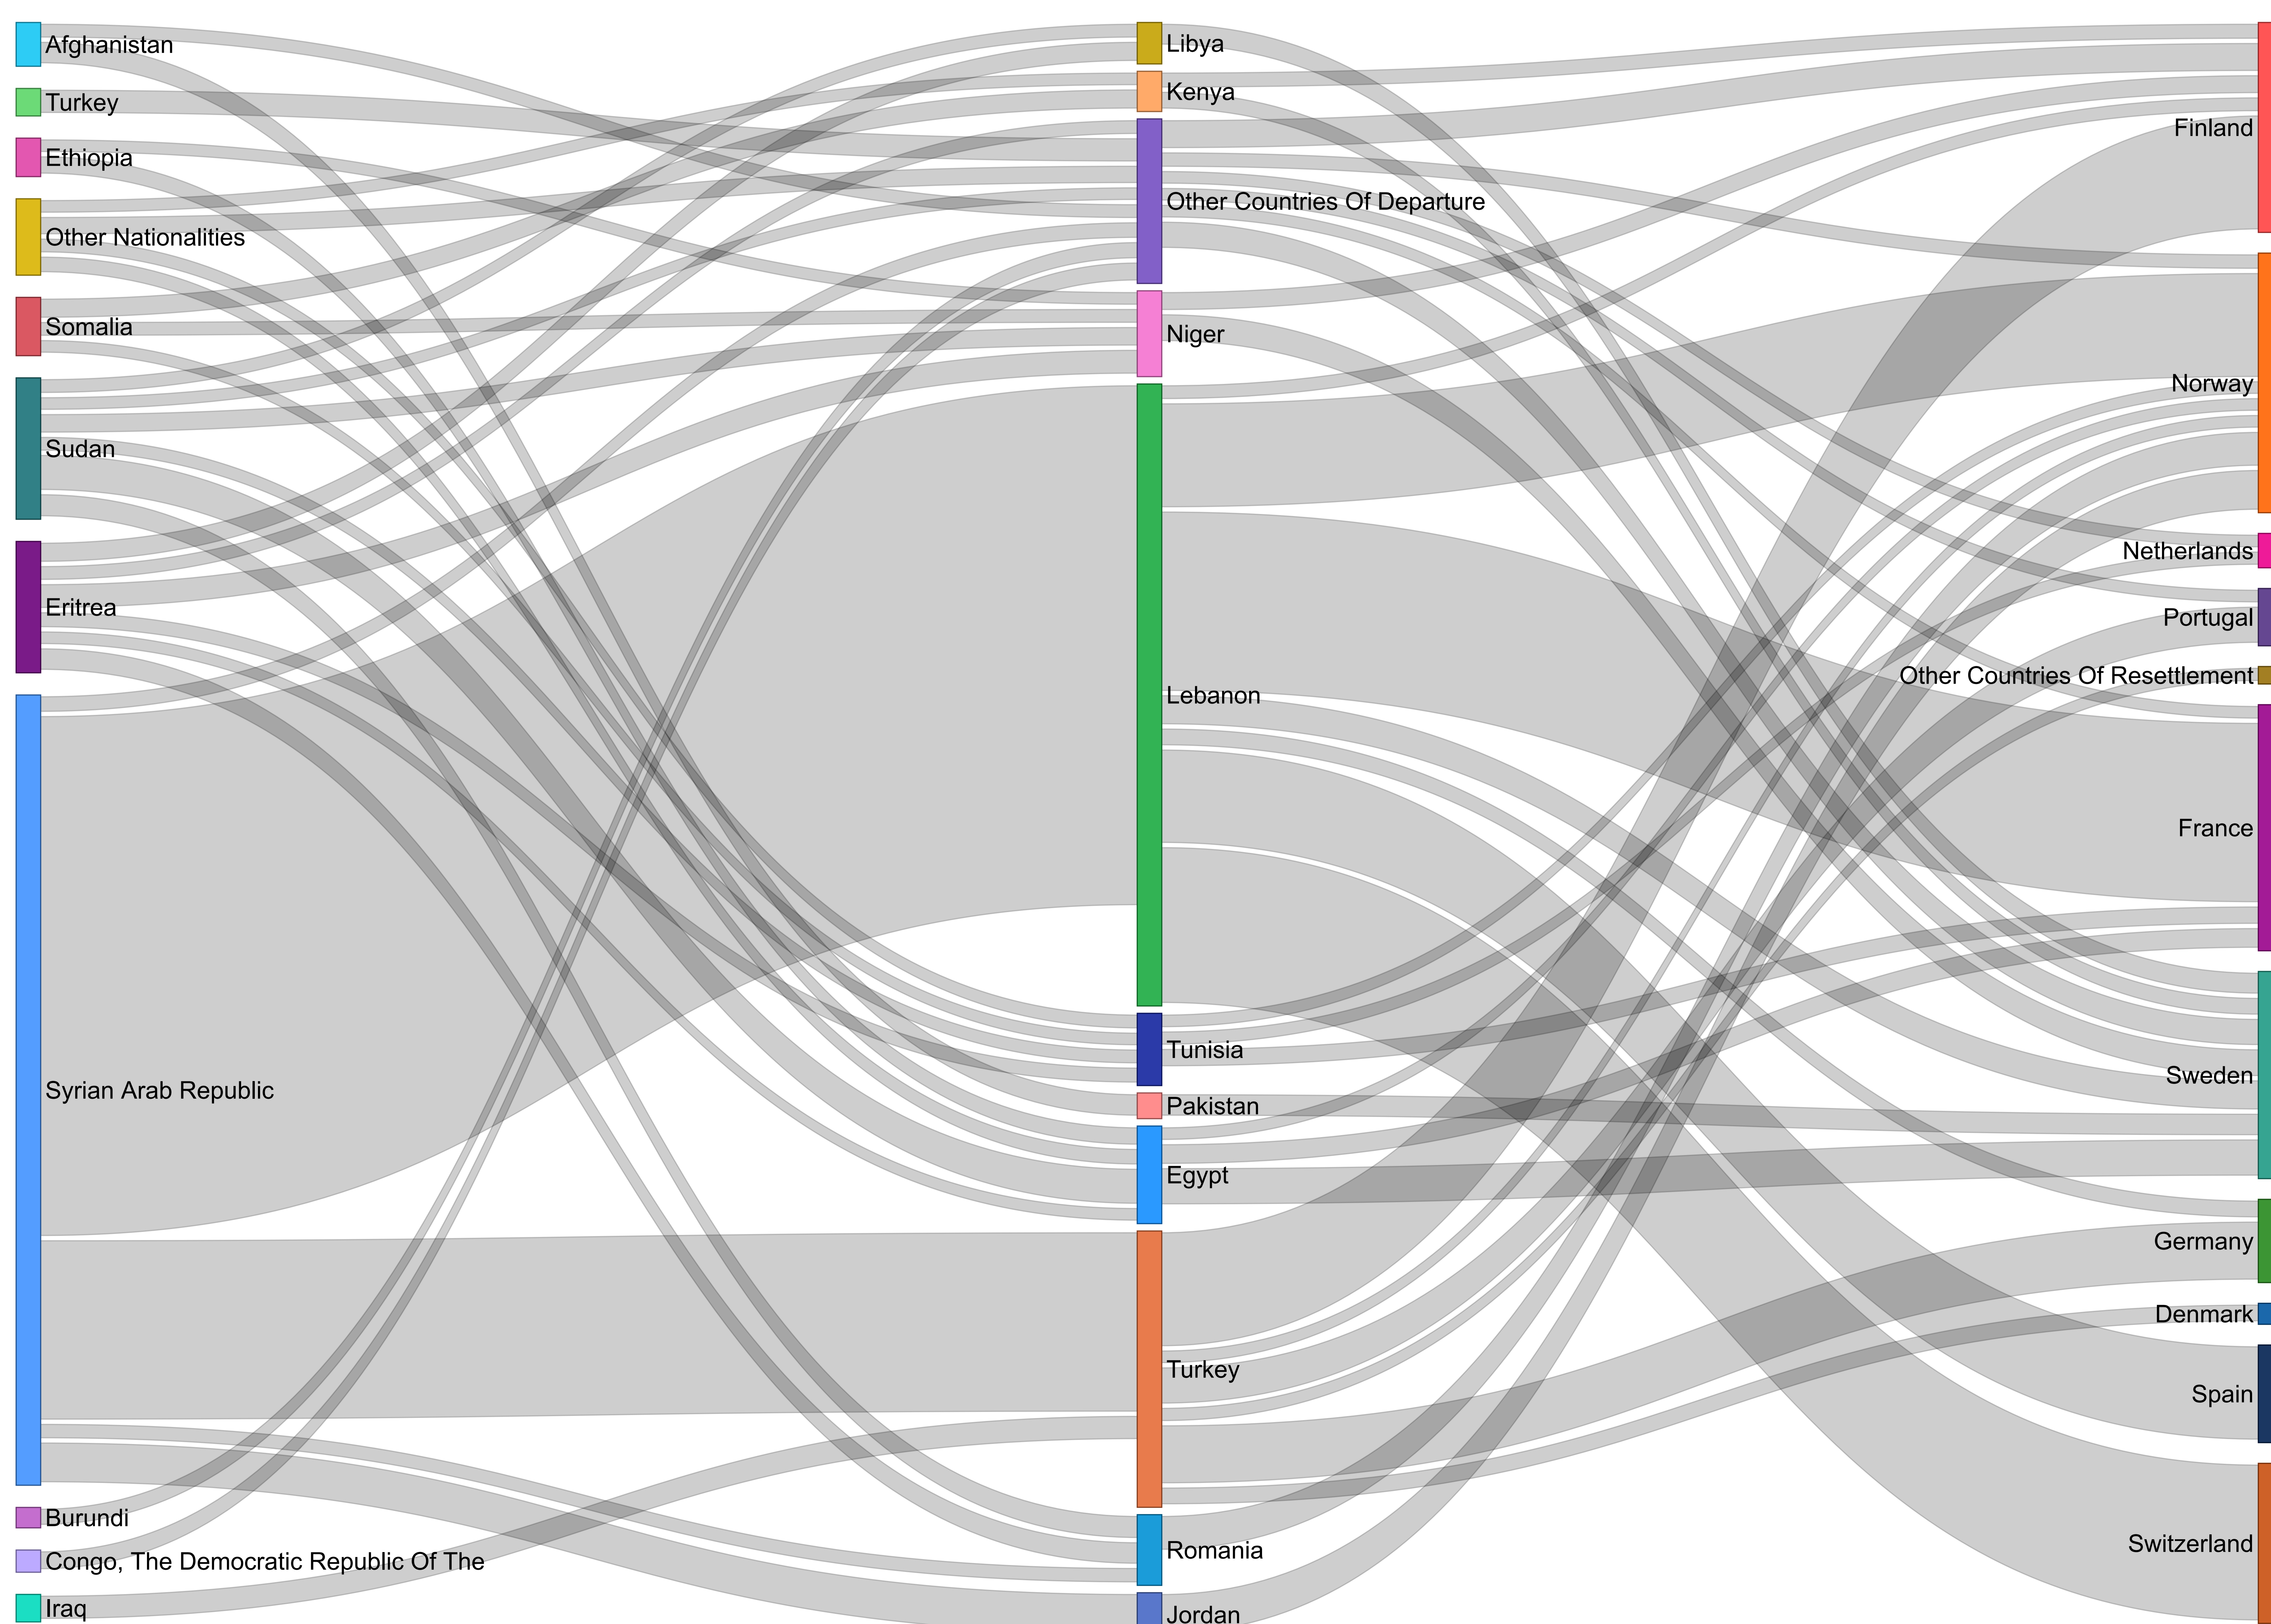

YEAR

2020

QUARTER

3

Quarterly Resettlement and Humanitarian Admission Statistics for the European Economic Area Jul - Sep 2020 (Quarter 3)*

1,453
beneficiaries resettled to countries in the EEA during the reporting period

11
EEA countries received beneficiaries of resettlement or HAP with IOM's support during the reporting period

20%
of global resettlement or HAP efforts during the reporting period

EEA Countries of Resettlement Jul - Sep 2020

Nationality

Country of Departure**

Country of Resettlement

* All data presented in the report is preliminary. Data extracted from MiMOSA on 08 October 2020.

** Country of departure in this report refers to either countries of first asylum of beneficiaries assisted within this reporting period, or countries with an established Emergency Transit Mechanism/Centre where their cases had been processed after arrival from the country of first asylum.

QUARTER

3

Nationalities of Beneficiaries Assisted with Resettlement or Humanitarian Admission

Jul - Sep 2020

Countries of Departure of Beneficiaries Assisted with Resettlement or Humanitarian Admission

Jul - Sep 2020