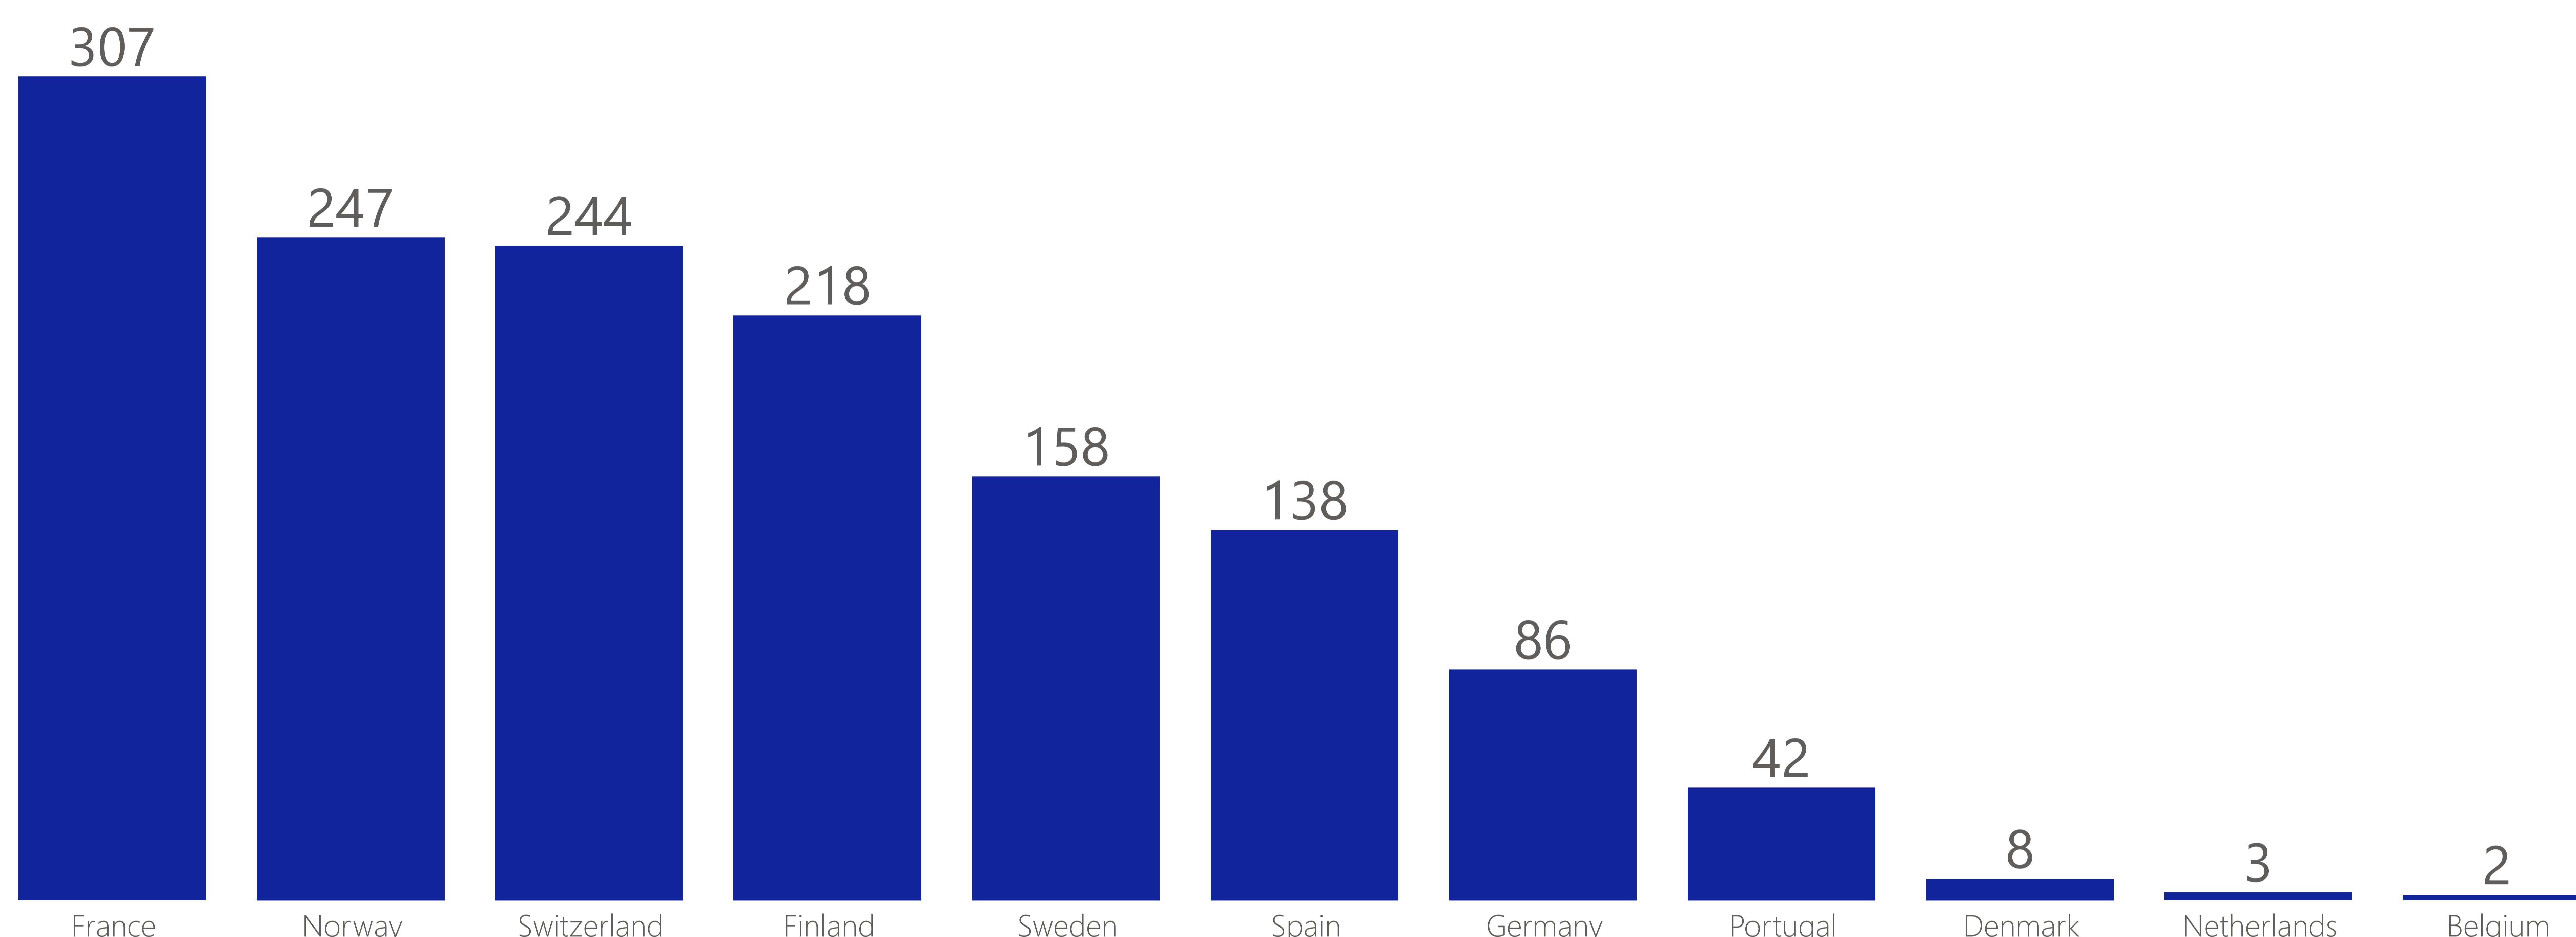

YEAR

2020

QUARTER

3

Quarterly Resettlement and Humanitarian Admission Statistics for the European Economic Area Jul - Sep 2020 (Quarter 3)*

1,453
beneficiaries resettled to countries in the EEA during the reporting period

11
EEA countries received beneficiaries of resettlement or HAP with IOM's support during the reporting period

20%
of global resettlement or HAP efforts during the reporting period

EEA Countries of Resettlement Jul - Sep 2020

Nationality

Country of Departure**

Country of Resettlement

* All data presented in the report is preliminary. Data extracted from MiMOSA on 08 October 2020.

** Country of departure in this report refers to either countries of first asylum of beneficiaries assisted within this reporting period, or countries with an established Emergency Transit Mechanism/Centre where their cases had been processed after arrival from the country of first asylum.